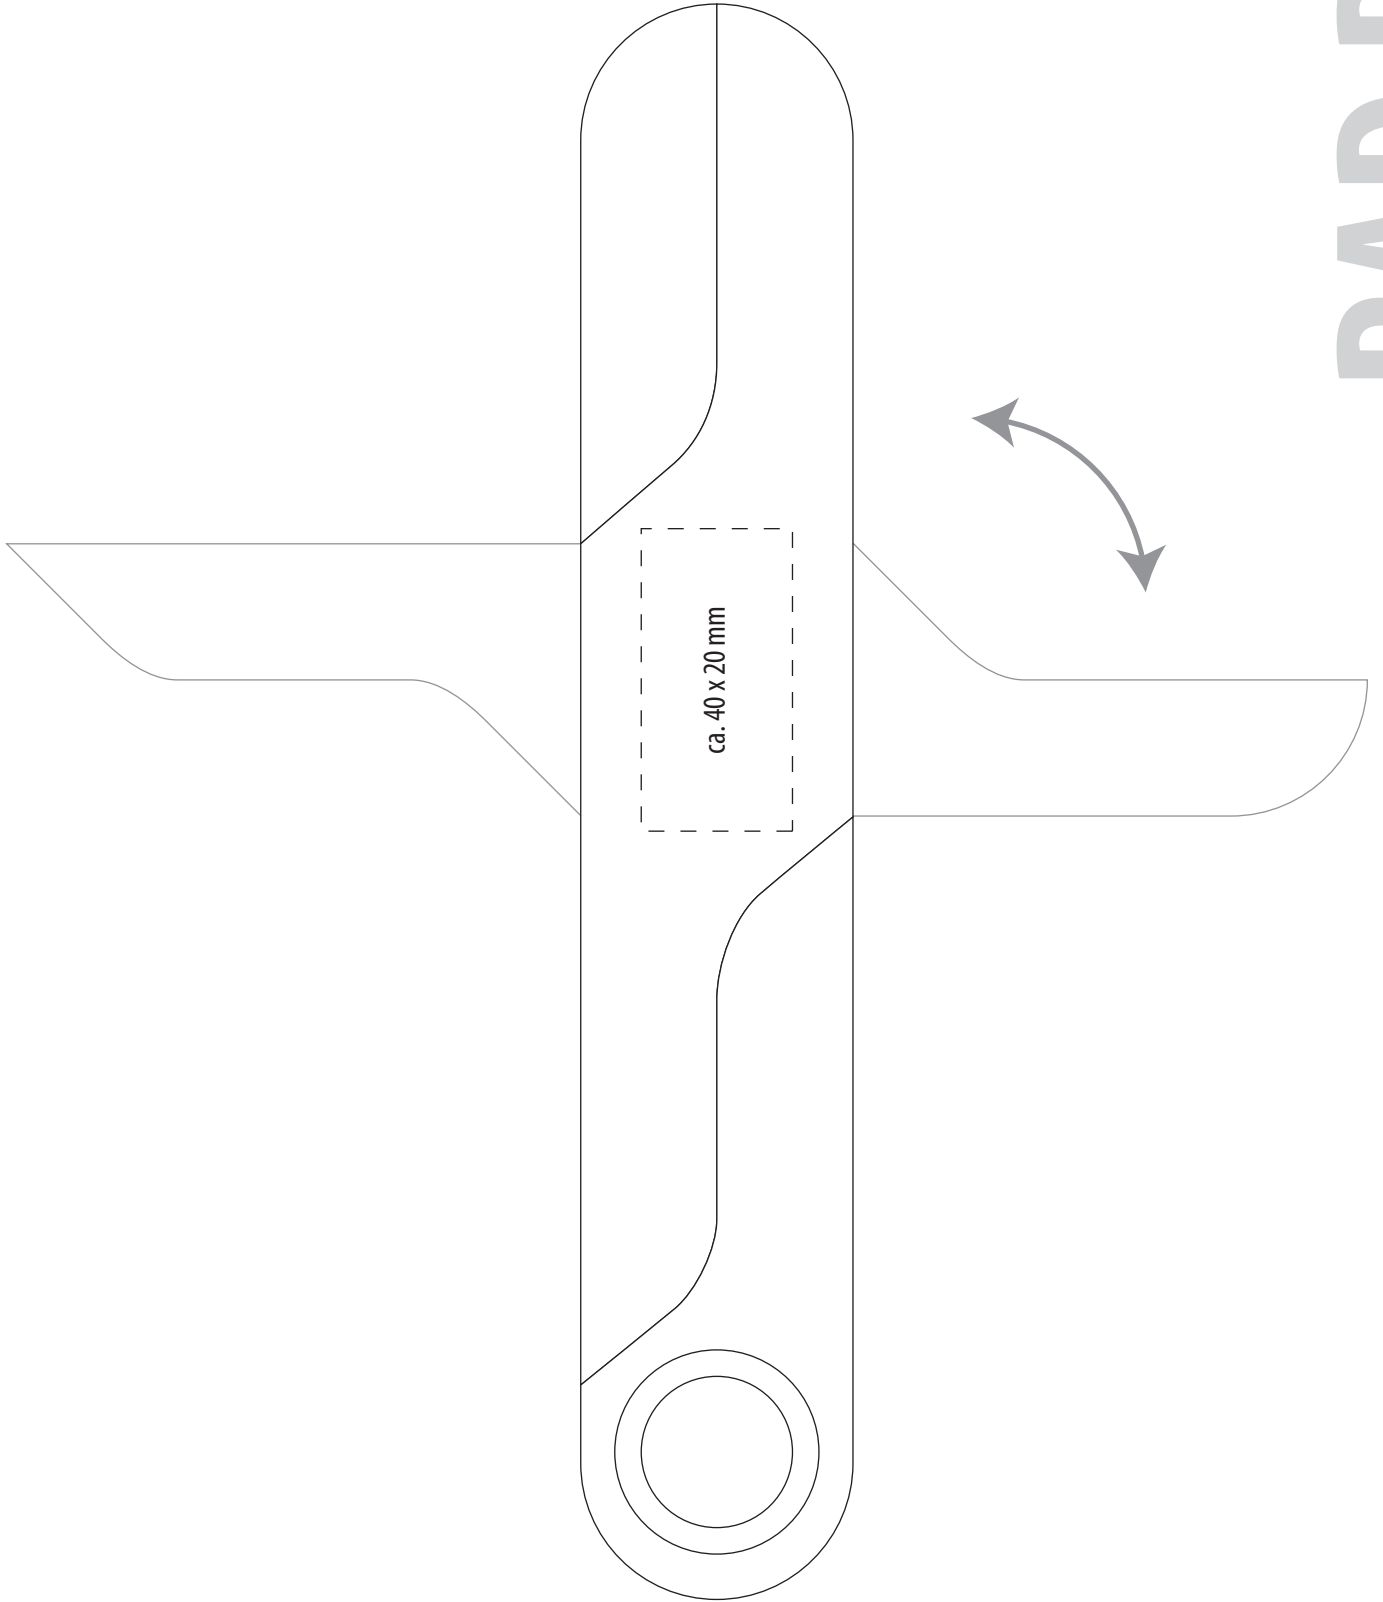

KITCHEN SCALE **REFLECTS-HAZELWOOD** (52052)

UV PRINT

KITCHEN SCALE **REFLECTS-HAZELWOOD** (52052)

PAD PRINT