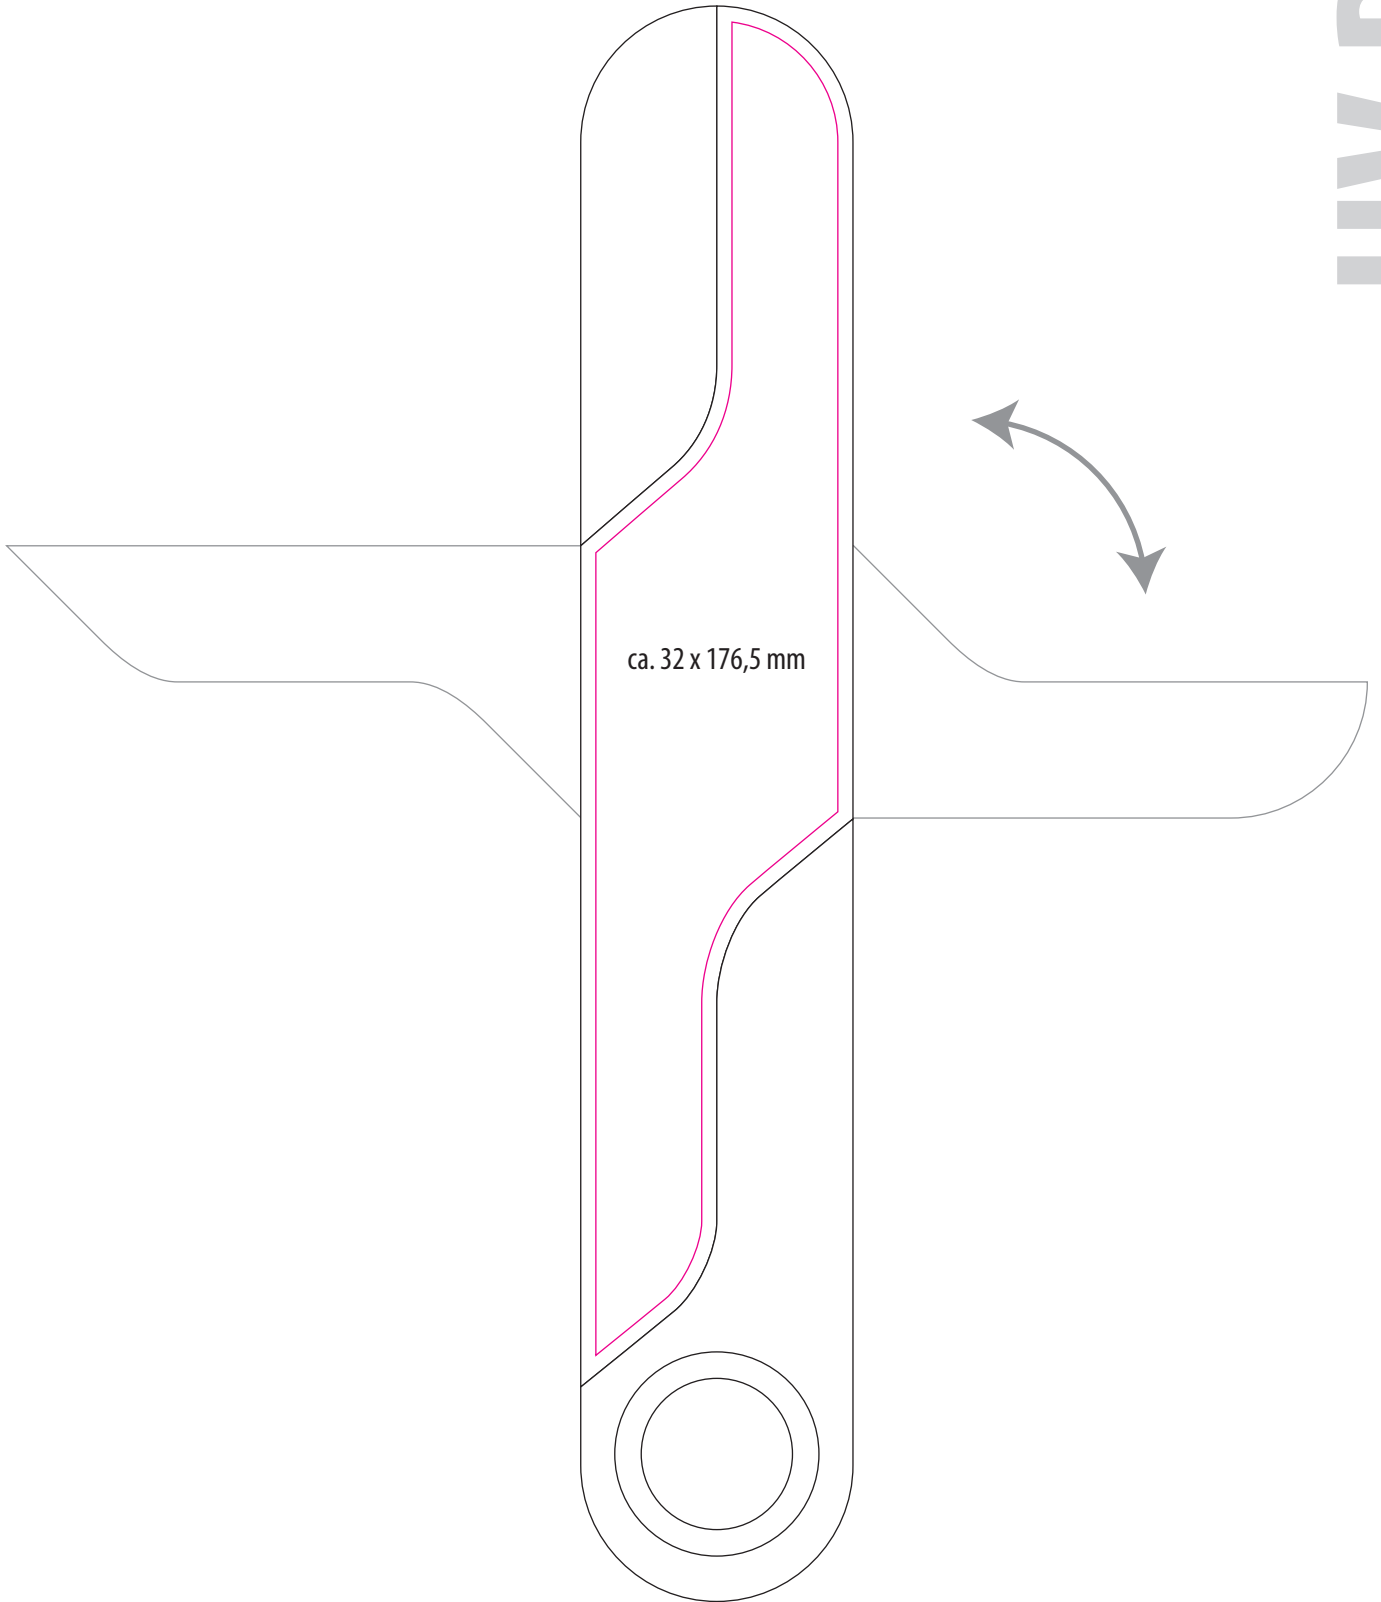

KITCHEN SCALE **REFLECTS-HAZELWOOD** (52052)

UV PRINT

KITCHEN SCALE **REFLECTS-HAZELWOOD** (52052)

PAD PRINT